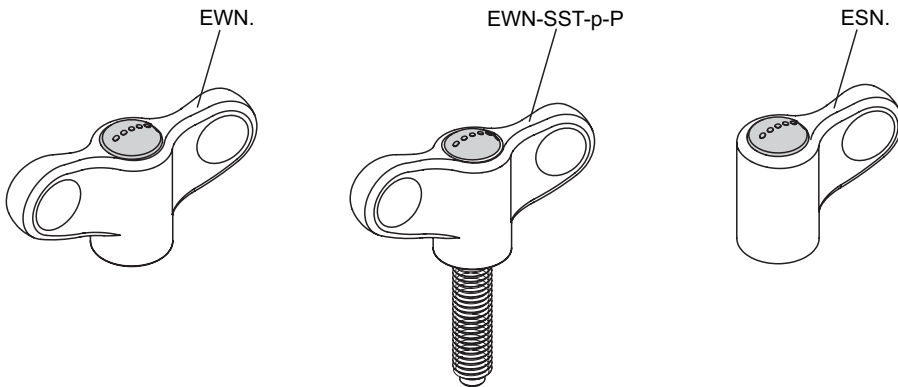

Boss caps

for EWN., EWN-SST-p-P and ESN., technopolymer

MATERIAL

Glass-fibre reinforced polyamide based (PA) technopolymer, in Elecolors colours, matte finish.

ASSEMBLY

Press-fit assembly, removable by a screwdriver.

ERGOSTYLE®

* Complete with colour index, example: 29752-C2 ECA.W2-C2

C1
 C2
 C3
 C4
 C5
 C6
 C17
 RAL7021 RAL2004 RAL7035 RAL1021 RAL5024 RAL3000 RAL6017

Code	Description	Boss cap for		⚖️
29752-*	ECA.W2-*	EWN.40 / EWN.48		1
29753-*	ECA.W3-*	EWN.55	ESN.55	1
29755-*	ECA.W5-*	EWN.63		1
29754-*	ECA.W4-*	EWN.70	ESN.70	1